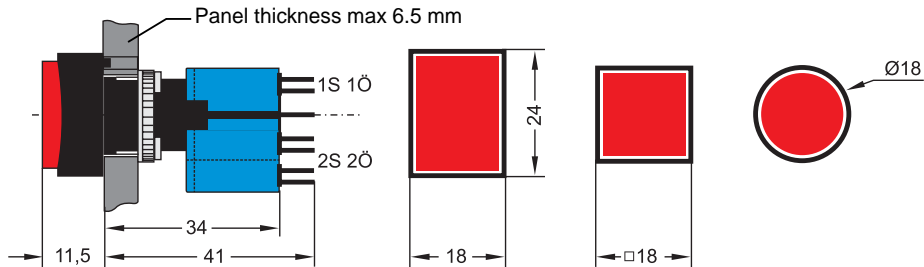

** Key per switch on order: KABA MICRO: 2 keys, KABA micro-E: 1 key

Front bezel	18x24 mm	18x18 mm	Ø18 mm
	493 060	493 062	493 064

Switching functions

- Key trapping position for Keyswitch

Panel Mounted Products Series TH25

Dimensions

Switches and indicators

Rotary- and keyswitches

Electroacoustic transducer

Panel cut-outs product series TH25

Panel cut-out min. distance X [mm]

18x24	1 contact block +1 double contact block	2 double contact blocks
	24	30
18x18	2 single contact blocks	1 single contact block
		1 double contact blocks
	18	2 double contact blocks ***
Ø18	as 18x18	as 18x18