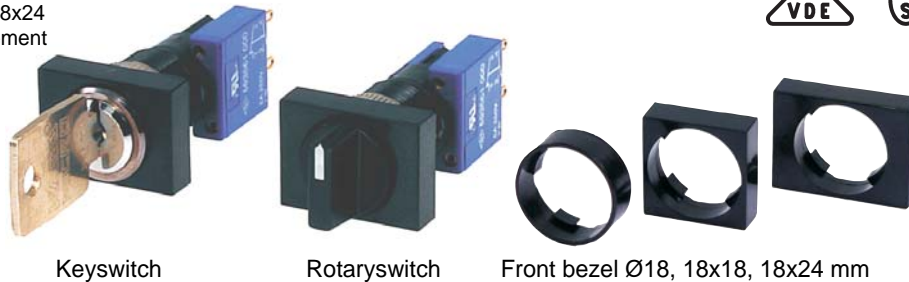

Panel Mounted Products Series TH25

2- and 3 position rotary- and keyswitch, Protection IP40

Picture with front bezel 18x24 and 1 contact element

- Device without front bezel
- Panel cut-out 16.2 mm
- Without illumination
- Momentary or latching function (see picture below *Switching functions*)
- Contact blocks (see page 115) please order separately
- For position 1 and 2, 1 contact element each is necessary

Rotaryswitch type

	2 positions		3 positions	
Switching function	0-1 picture A	2-0-1 picture E	2-0-1 picture G	
	508 020	508 040	508 041	

Keyswitch type

	2 positions			
Switching function	0-1 picture B	0-1 picture C	0-1 picture A	0-1 picture D
Actuator key KABA-MICRO**	548 032	548 034	548 036	548038
Actuator key KABA-micro-E**	548 075		548 076	548 077

	3 positions			
Switching function	2-0-1 picture F	2-0-1 picture E	2-0-1 picture G	2-0-1 picture H
Actuator key KABA-MICRO**	548 050	548 053	548 054	548 057

Advantaged key code KABA MICRO EB002-EB020, more different key codes possible

** Key per switch on order: KABA MICRO: 2 keys, KABA micro-E: 1 key

Front bezel	18x24 mm	18x18 mm	Ø18 mm
	493 060	493 062	493 064

Switching functions

- Key trapping position for Keyswitch

Panel Mounted Products Series TH25