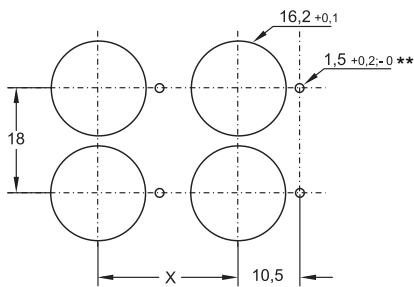

** Key per switch on order: KABA MICRO: 2 keys, KABA micro-E: 1 key

Front bezel	18x24 mm	18x18 mm	Ø18 mm
	493 060	493 062	493 064

Switching functions

- Key trapping position for Keyswitch

Panel Mounted Products Series TH25

Dimensions

Switches and indicators

Rotary- and keyswitches

Electroacoustic transducer

Panel cut-outs product series TH25

Panel cut-out min. distance X [mm]

18x24	1 contact block +1 double contact block	2 double contact blocks
	24	30
18x18	2 single contact blocks	1 single contact block
		1 double contact blocks
	18	2 double contact blocks ***
Ø18	as 18x18	as 18x18

***Hole for turning lock at bezel 18x24 mm

Emergency Stop switch

Mounting holes