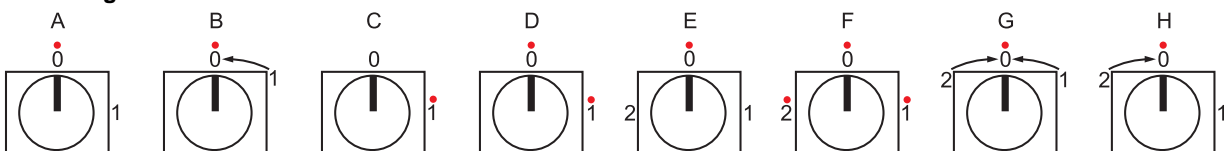

** Key per switch on order: KABA MICRO: 2 keys, KABA micro-E: 1 key

Front bezel	18x24 mm	18x18 mm	Ø18 mm
	493 060	493 062	493 064

Switching functions

- Key trapping position for Keyswitch

Panel Mounted Products Series TH25