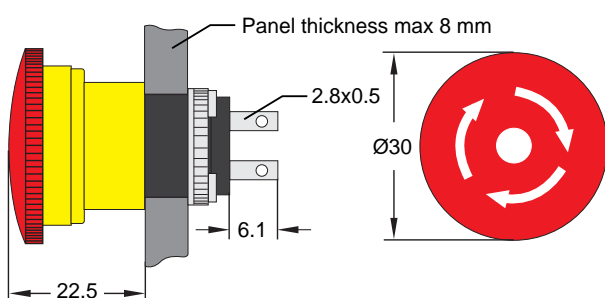

Dimensions

Switches and indicators

Rotary- and keyswitches

Electroacoustic transducer

Panel cut-outs product series TH25

Panel cut-out min. distance X [mm]

18x24	1 contact block +1 double contact block	2 double contact blocks
	24	30
18x18	2 single contact blocks	1 single contact block
		1 double contact blocks
	18	2 double contact blocks ***
Ø18	as 18x18	as 18x18

***Hole for turning lock at bezel 18x24 mm

Emergency Stop switch

Mounting holes