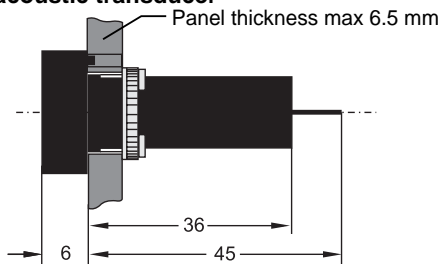

Dimensions

Switches and indicators

Rotary- and keyswitches

Electroacoustic transducer

Panel cut-outs product series TH25

Panel cut-out min. distance X [mm]

18x24	1 contact block +1 double contact block	2 double contact blocks
	24	30
18x18	2 single contact blocks	1 single contact block
		1 double contact blocks
	18	2 double contact blocks ***
Ø18	as 18x18	as 18x18