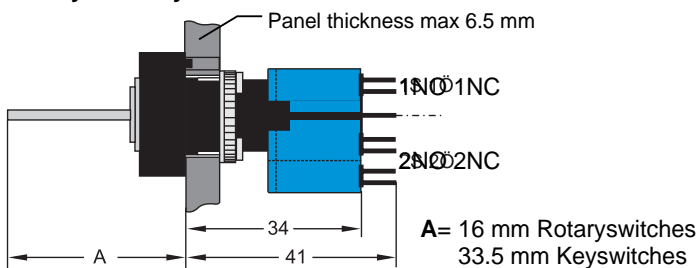

** Key per switch on order: KABA MICRO: 2 keys, KABA micro-E: 1 key

Front bezel	18x24 mm	18x18 mm	Ø18 mm
	493 060	493 062	493 064

Switching functions

- Key trapping position for Keyswitch

Panel Mounted Products Series TH25

Dimensions

Switches and indicators

Rotary- and keyswitches

Electroacoustic transducer

Panel cut-outs product series TH25

Panel cut-out min. distance X [mm]

18x24	1 contact block +1 double contact block	2 double contact blocks
	24	30
18x18	2 single contact blocks	1 single contact block
		1 double contact blocks
	18	2 double contact blocks ***
Ø18	as 18x18	as 18x18