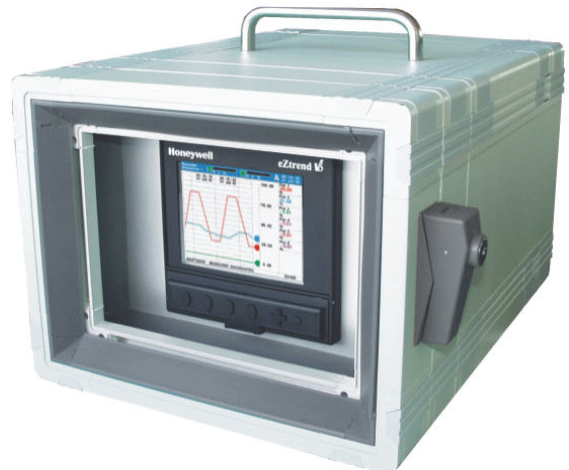

Portable Desktop-Case LG 1414 for Graphic-Recorder GR1414A and GR1414B

Features

- Table case with handle
- Dimensions 235x195x318mm (WxHxD)
- 11 cable glands M20x1.5 mounted in the backplane
- 2 protection strips at the ground plate
- 5m means lead with safety plug
- Protection IP30
- Empty weight 3.7kg

LG1414 with built-in
Graphic-Recorder GR1414A

Order code: LG 1414 - 00 (incl. mounting of attached recorder)

Portable Industry-Case IG 1414 for Graphic-Recorder GR1414A and GR1414B

Features

- Industry Case with stainless steel handle
- Dimensions 300x235x410mm (WxHxD)
- Front door with window, back door Aluminium
- 2 Lock bails
- 11 cable glands M20x1.5 in the backplanes
- 5m means lead with safety plug
- Protection IP65
- Empty weight 12.7kg