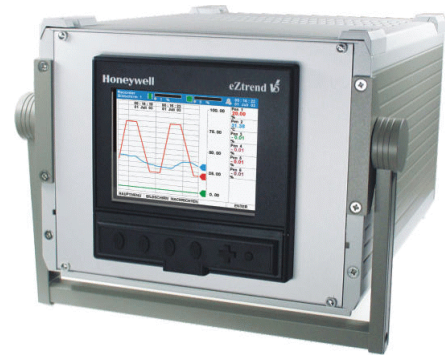

Portable Desktop-Case LG 1414 for Graphic-Recorder GR1414A and GR1414B

Features

- Table case with handle
- Dimensions 235x195x318mm (WxHxD)
- 11 cable glands M20x1.5 mounted in the backplane
- 2 protection strips at the ground plate
- 5m means lead with safety plug
- Protection IP30
- Empty weight 3.7kg

LG1414 with built-in
Graphic-Recorder GR1414A

Order code: LG 1414 - 00 (incl. mounting of attached recorder)

Portable Industry-Case IG 1414 for Graphic-Recorder GR1414A and GR1414B

Features

- Industry Case with stainless steel handle
- Dimensions 300x235x410mm (WxHxD)
- Front door with window, back door Aluminium
- 2 Lock bails
- 11 cable glands M20x1.5 in the backplanes
- 5m means lead with safety plug
- Protection IP65
- Empty weight 12.7kg